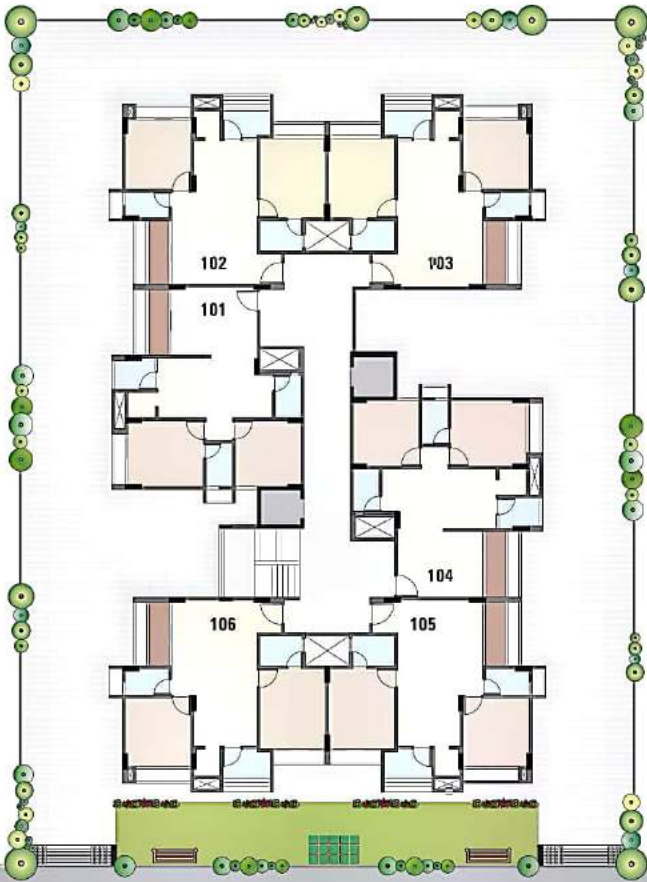

Shyam42

2 BHK APARTMENTS

WE VALUE YOUR EMOTIONS...

PAGE 2

DREAM
DESIRE
ASPIRE

Wake up to a life that's less experienced.
Step-in your paradise of comfort.
Discover an exceptional
world designed for you

EXCEPTIONALITY
THE ART
OF LIVING

Shyam42
2 BHK APARTMENTS

PAGE 3

TYPICAL
LAYOUT PLAN

12.00 M.T. WIDE TR. ROAD

THE EPITOME OF LUXURY

UNIT - 101 & 104

UNIT - 102, 103, 105 & 106

DREAM
DESIRE
ASPIRE